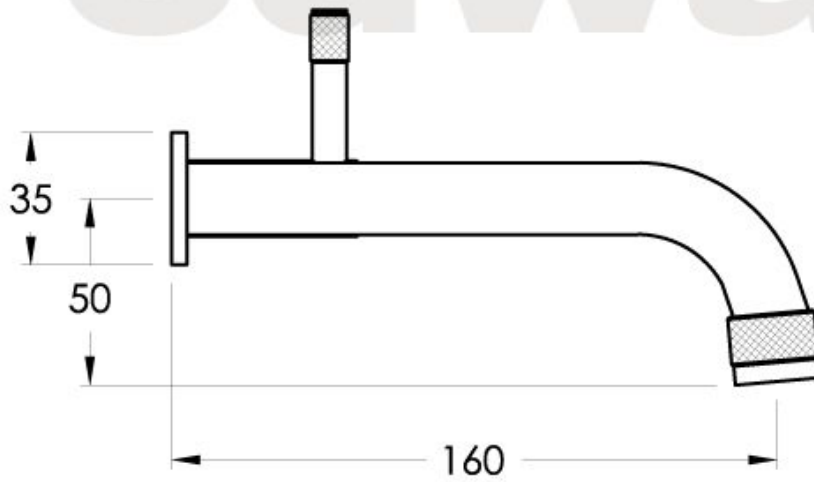

Brodware

YOKATO

1.9305.02.7.XX

XX Indicates finish
 Manufacturing engineers of quality commercial and residential fittings
 Dimensions subjects to change without notice. All dimensions are approximate
 Copyright © Brodware Industries 2013. www.brodware.com.au