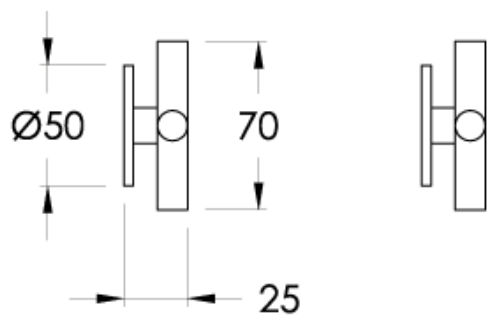

Brodware

Ⓐ Approximate distance

YOKATO

1.9311.00.2.XX

XX Indicates finish
 Manufacturing engineers of quality commercial and residential fittings
 Dimensions subjects to change without notice. All dimensions are approximate
 Copyright © Brodware Industries 2013. www.brodware.com.au