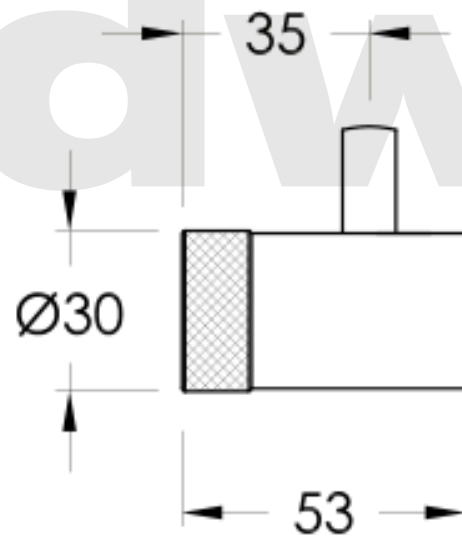

Brodware

YOKATO

1.9363.00.0.XX

XX Indicates finish
Manufacturing engineers of quality commercial and residential fittings
Dimensions subjects to change without notice. All dimensions are approximate
Copyright © Brodware Pty Ltd 2018. www.brodware.com